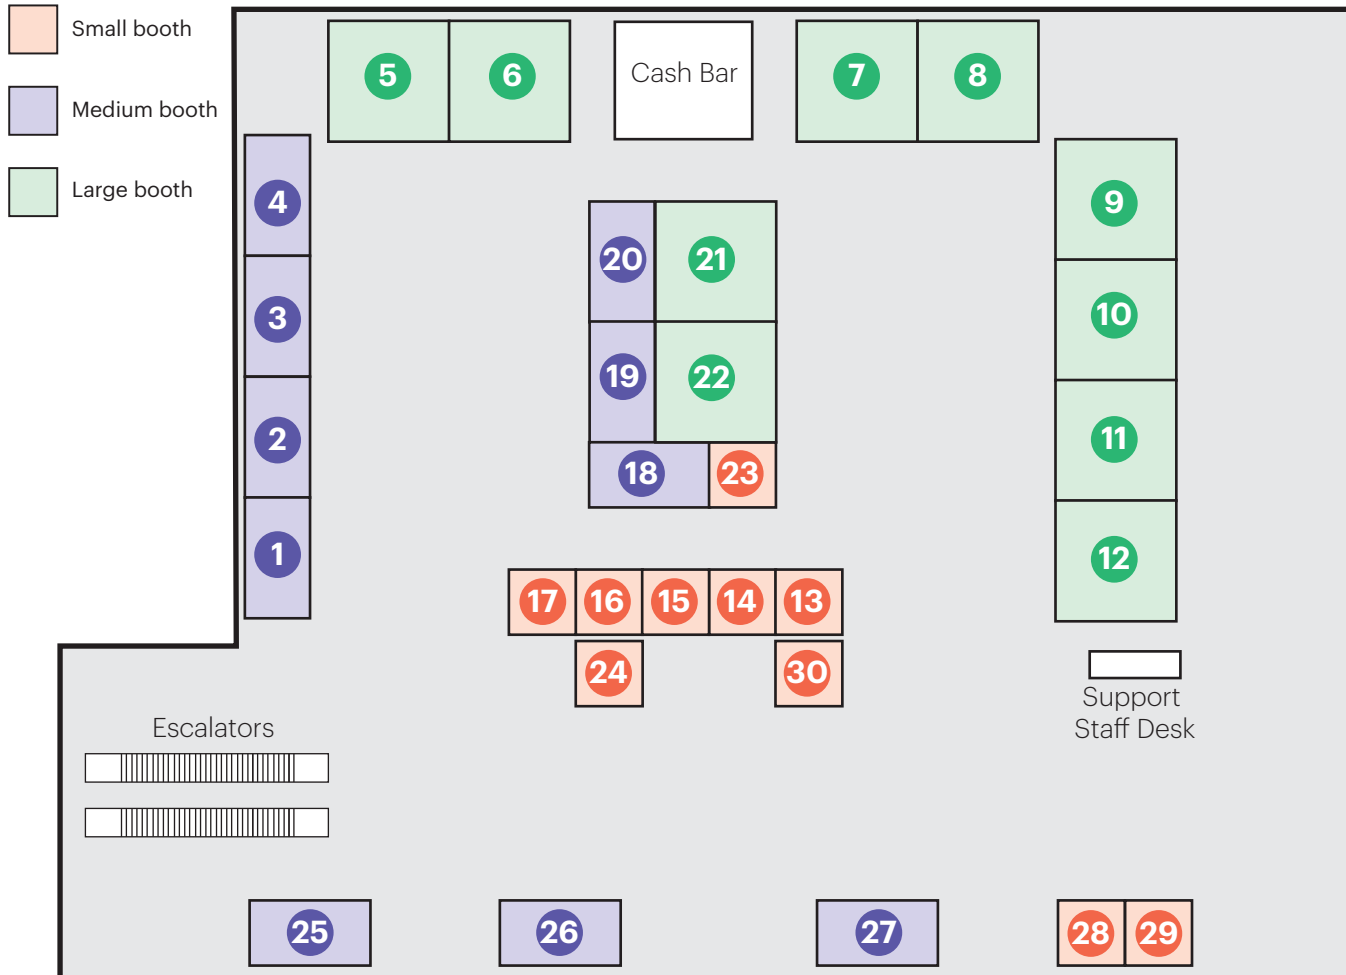

FLOORPLAN

EXHIBITION LEVEL

Exhibitors

- 1 H J Arochem Pvt Ltd
- 2 Sarogi Shellac
- 3 Hangzhou Grascent Co., Ltd
- 4 Al-can Exports Pvt Ltd, India
- 5 Jayshree Aromatics Pvt. Ltd.
- 6 OQEMA
- 7 Van Aroma
- 8 Golden Grove
- 9 ASHAPURA AROMAS
- 10 PT HALDIN PACIFIC SEMESTA
- 11 PT INDESSO AROMA
- 12 TECH-VINA JSC
- 13 Mentha & Allied Products Private Limited
- 14 CV.Ratu Aroma
- 15 EFECAN
- 16 Tengzhou Tianxiang Aroma Chemical Co.,Ltd.
- 17 Qingdao Free Trade Zone United International Co., Ltd
- 18 Lluch Essence
- 19 Natura Aromatik
- 20 Bulgarian Herb BG Ltd
- 21 Organica Aromatics Pvt. Ltd.
- 22 Prakash Chemicals International Pvt. Limited
- 23 Purong Essences MFG. Co. Ltd
- 24 Yili Bio-Young Aromas Manufacturing Co., Ltd
- 25 TRIGLAV-EDELVAIS
- 26 DM Aromatics (Ambrettolide)
- 27 Nanjing Univis International Development Co., Ltd.
- 28 INDO-GSP CHEMICALS LLP
- 29 PT Aroma Atsiri Indonesia
- 30 Camlin Fine Sciences Ltd.